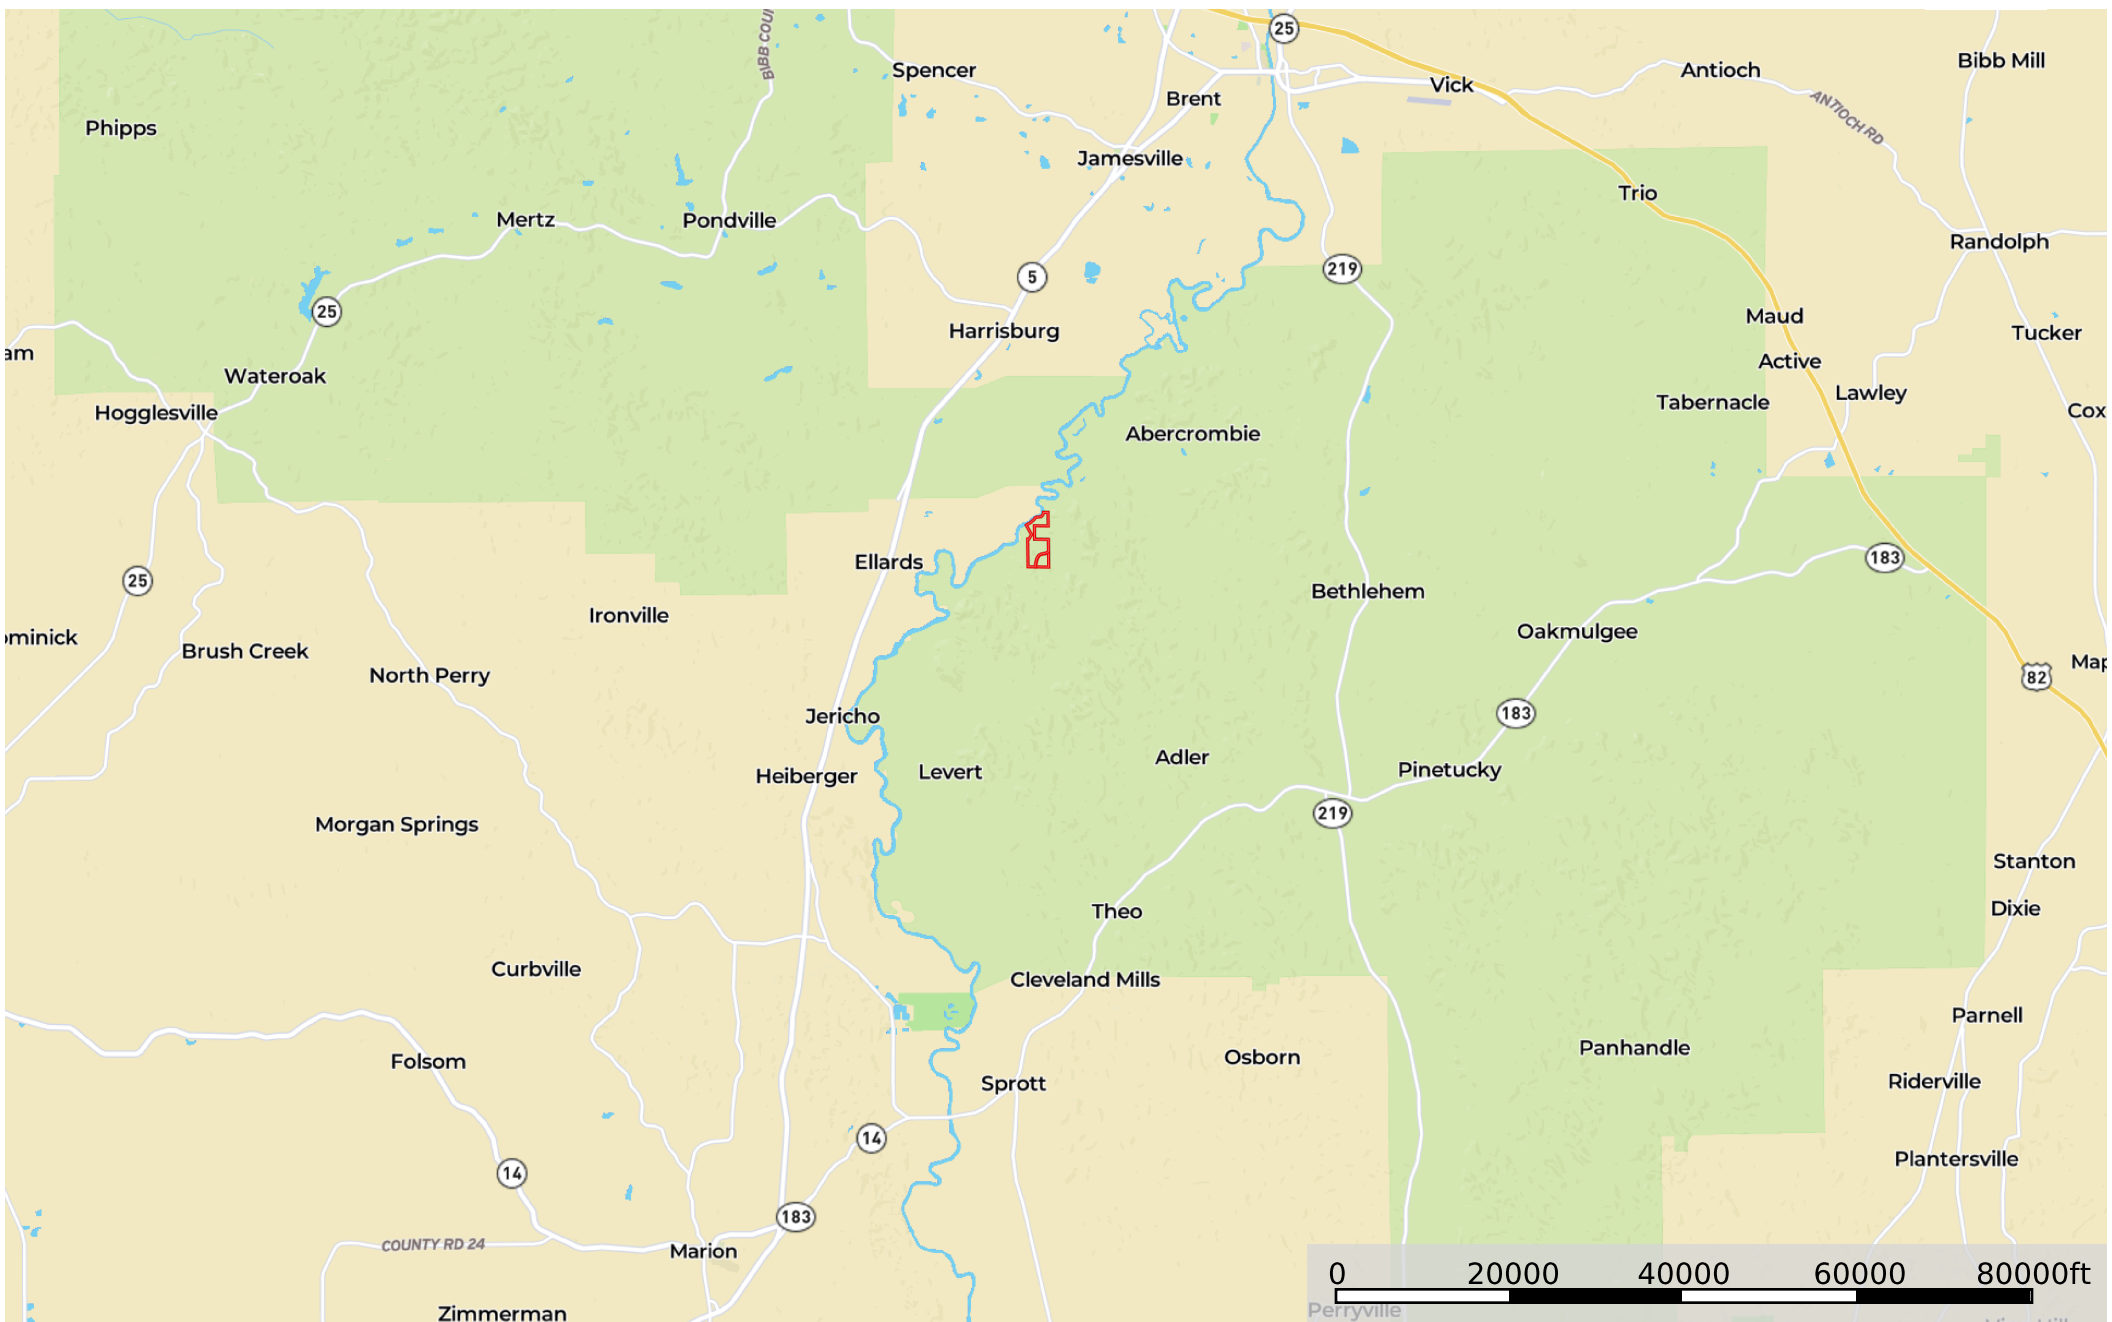

172 acres Perry County Miles

Perry County, Alabama, 172 AC +/-

Boundary