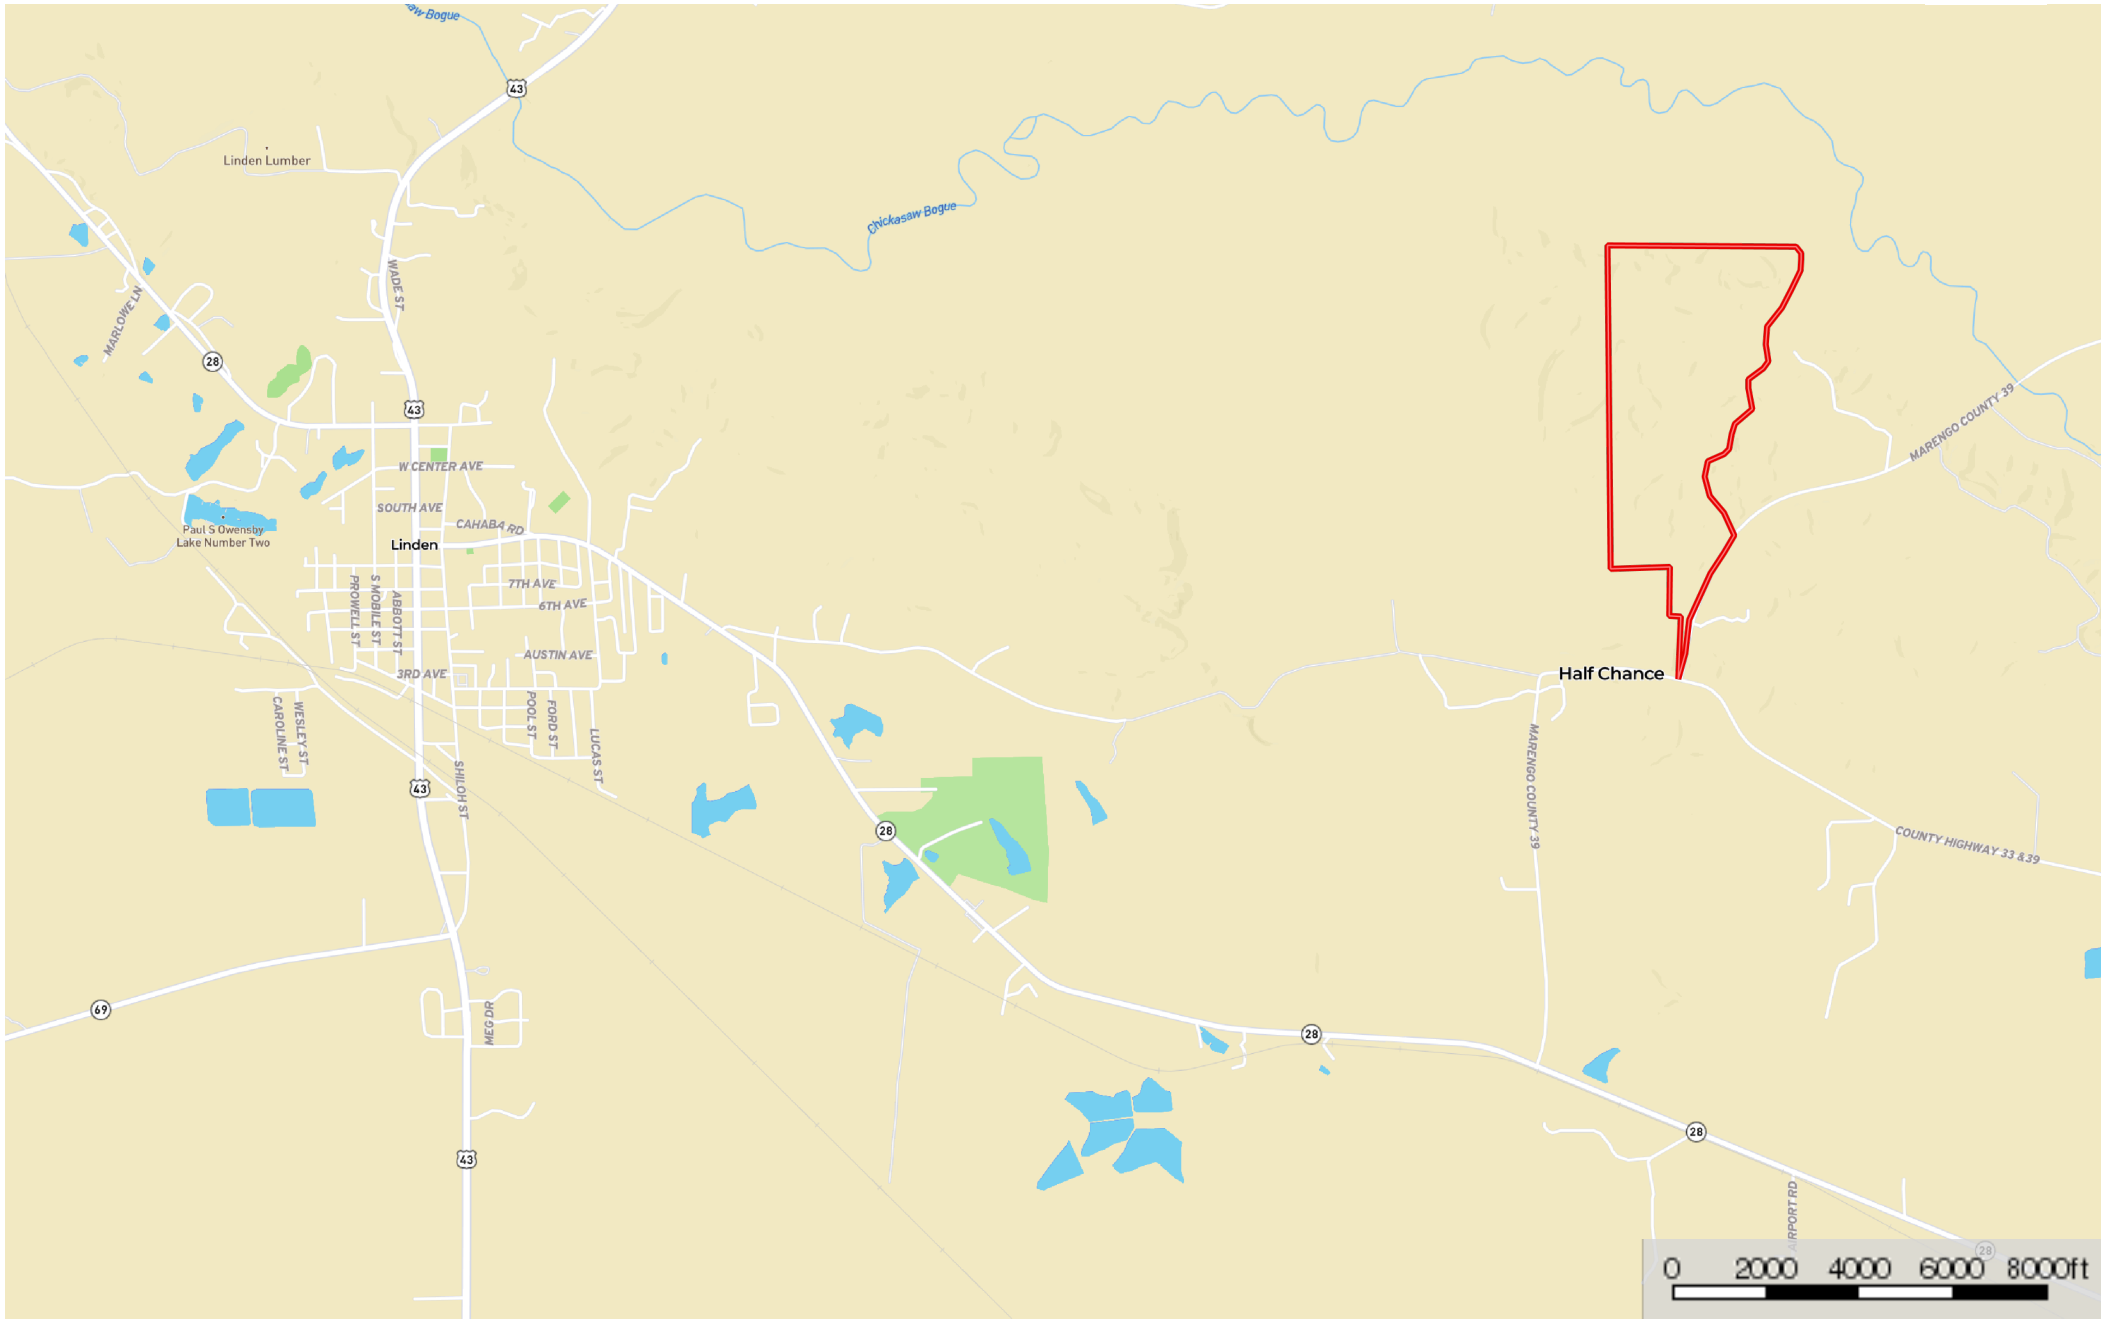

348 acres Marengo County Kase Ranch

Alabama, AC +/-

 Boundary