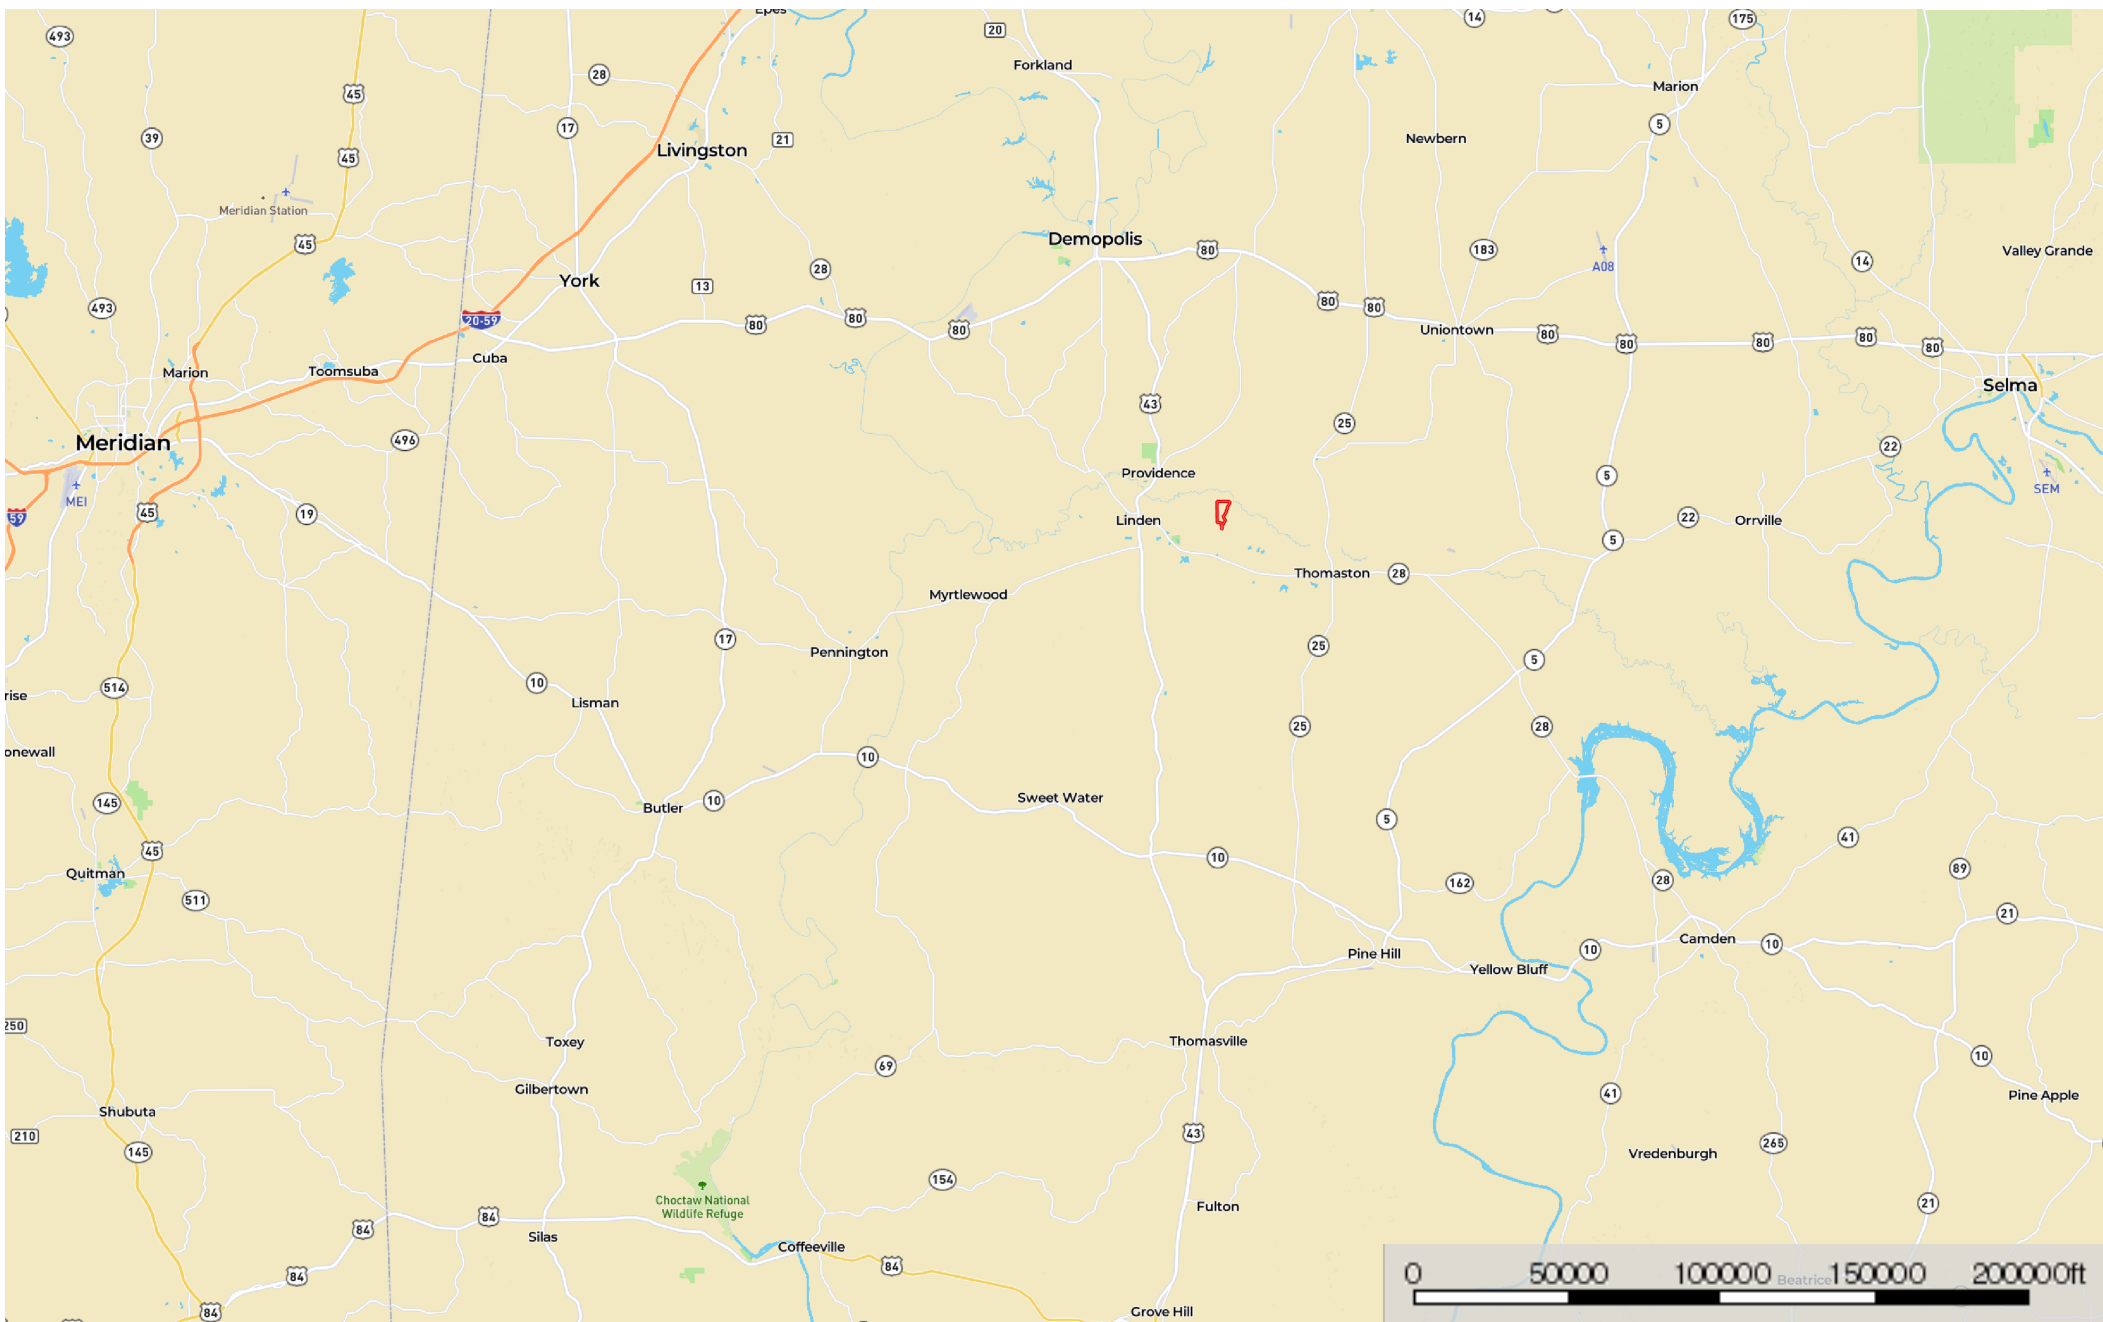

348 acres Marengo County Kase Ranch

Alabama, AC +/-

Boundary